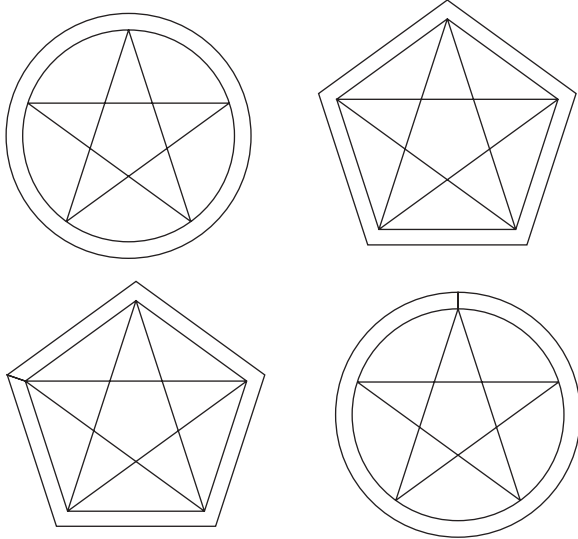

Stars

Multiple Patterns included as illustrated.
Continuous & Jump versions provided.

ST1001

Repeating patterns with single units shown in red.

ST1003

Repeating patterns with single units shown in red.

ST1002

Edge to edge pattern - Multiple rows &
repeats illustrated with single repeat in red.

ST1004

Repeating pattern with single unit shown in red.

ST1005

6 Motifs.
ST1006

Multiple Rows Pictured (alternate rows
offset 50%) - single pattern unit in red

ST1008

Repeating pattern with single unit shown in red.

ST1007